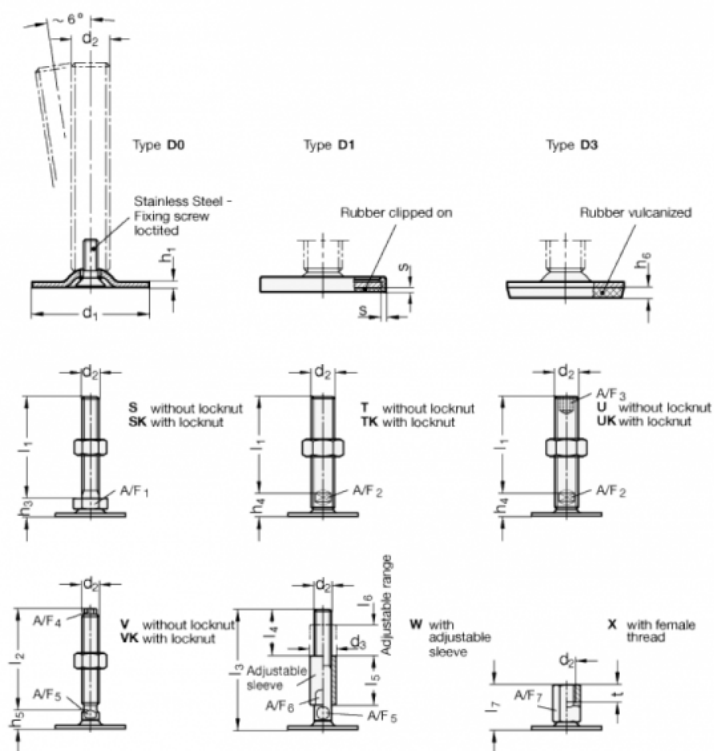

Article number: 204180M20125D3UK

Description: E+G levelling foot
GN 41-80-M20-125-D3-UK

Note: UK With nut, Hexagon socket at the top, Wrench flat at the bottom

Measures

A/F2 = 15
A/F3 = 10
d1 = 80
d2 = M20
h1 = 3
h4 = 18
h6 = 5
l1 = 125

s =